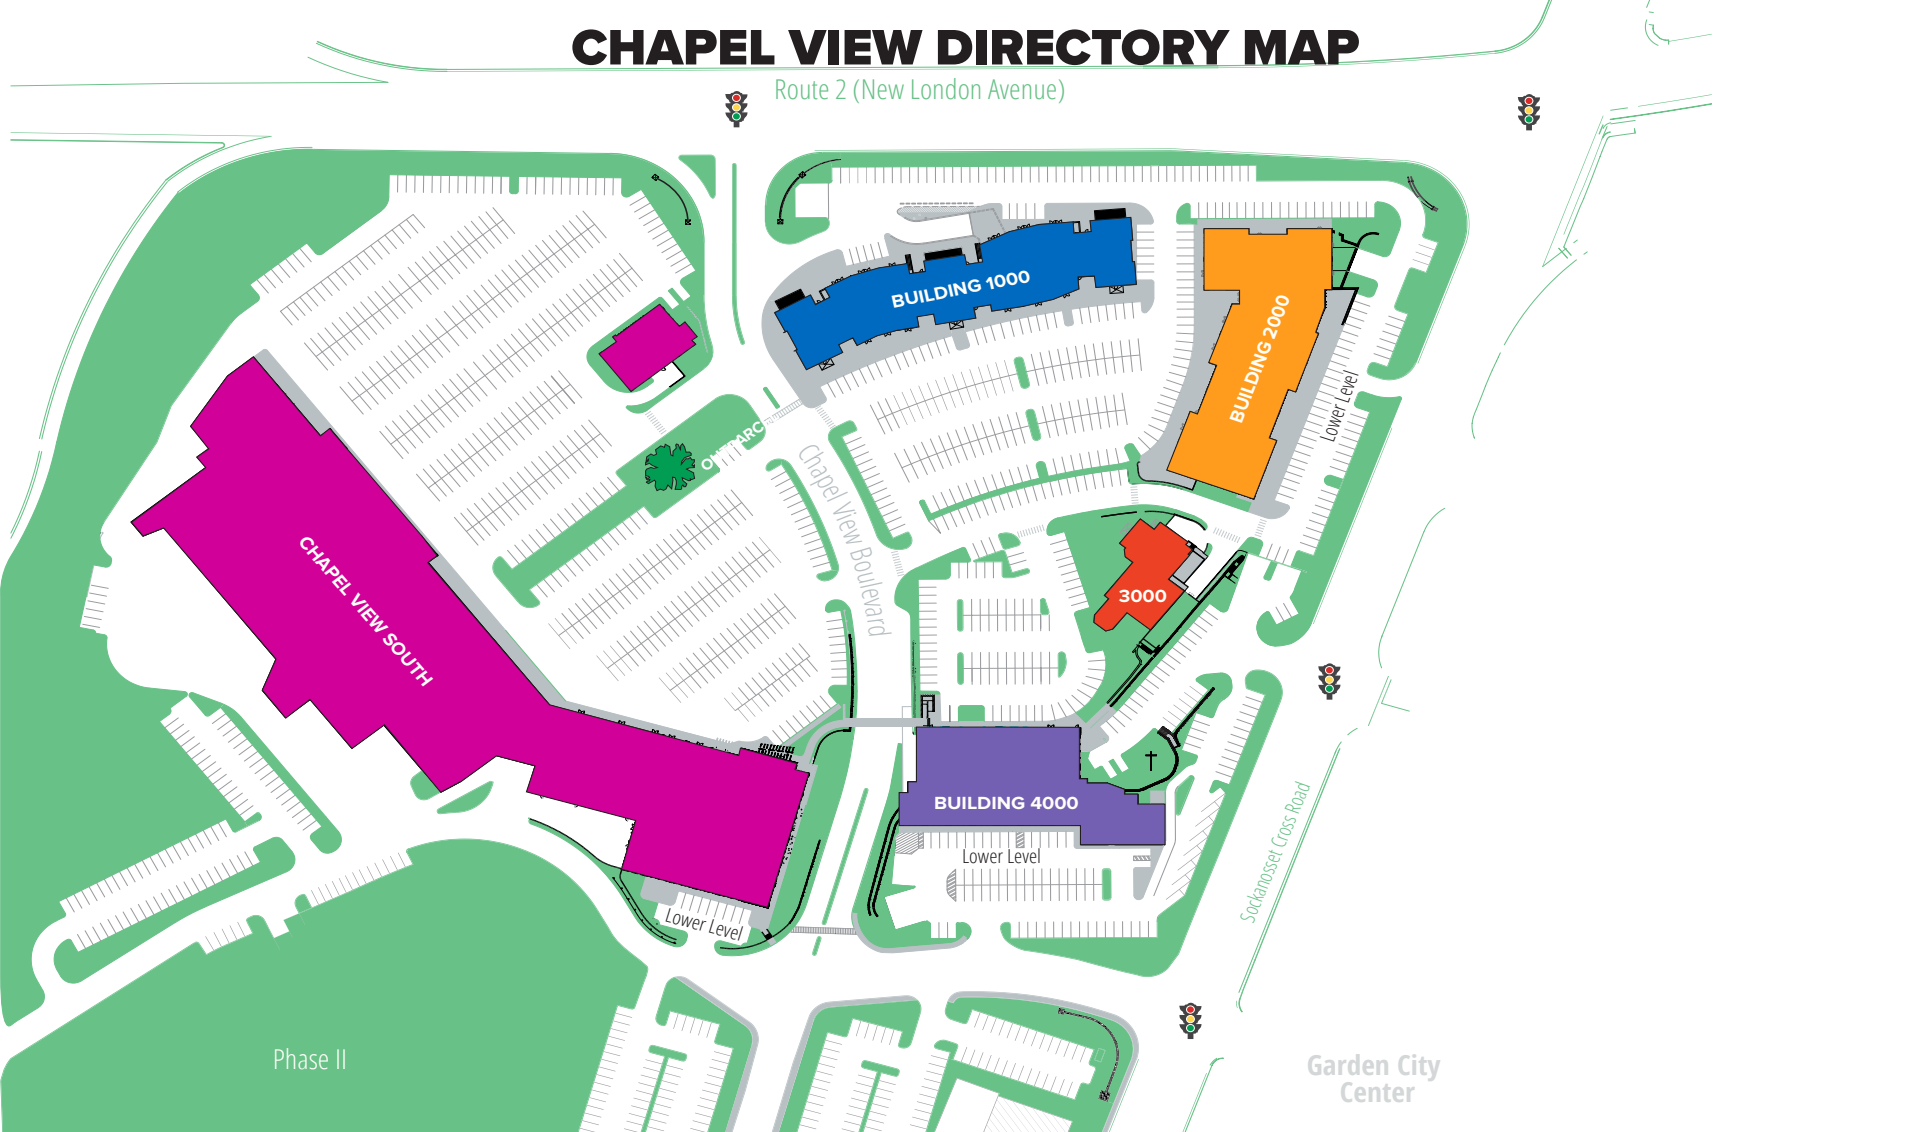

CHAPEL VIEW DIRECTORY MAP

Route 2 (New London Avenue)

BUILDING 1000

<i>First Floor</i>	
Ceviches by Divino	Suite 100
Vincenzo's Hair Salon	Suite 104
Firehouse Subs	Suite 108
GameStop	Suite 112
Omaha Steaks	Suite 116
Comparion Insurance	Suite 128
RISLA College Planning Center	Suite 132
Cold Stone Creamery	Suite 134
Prized Wear	Suite 136
The Lash Lounge	Suite 138
Cosmo Nails	Suite 140
GNC	Suite 142
Massage Envy	Suite 154
<i>Second Floor</i>	
Northeast Investment Group	Suite 200
Integrated Financial Partners	Suite 210
Paster & Harpootian, Ltd.	Suite 220
TriSalus Life Sciences	Suite 240
Ameriprise	Suite 250
Marin & Barrett	Suite 260
Kirshenbaum Law Associates	Suite 270
Senator Jack Reed	Suite 290

CHAPEL VIEW - SOUTH

<i>Lower Level</i>	
Paul Mitchell-The School	Suite 100
<i>First Floor</i>	
OrangeTheory Fitness	Suite 4
Warhammer	Suite 5
Great Clips	Suite 6
Shaw's Supermarket	Suite 8
Petco	Suite 10
TJ Maxx	Suite 18
REI	Suite 22
<i>Second Floor</i>	
Chiropractic Health Institute	Suite 200
Cranston Cosmetic Dentistry	Suite 210
Associates in Oral & Maxillofacial Surgery	Suite 240
<i>Outparcel</i>	
Starbucks	Suite 1
Blaze Pizza	Suite 2